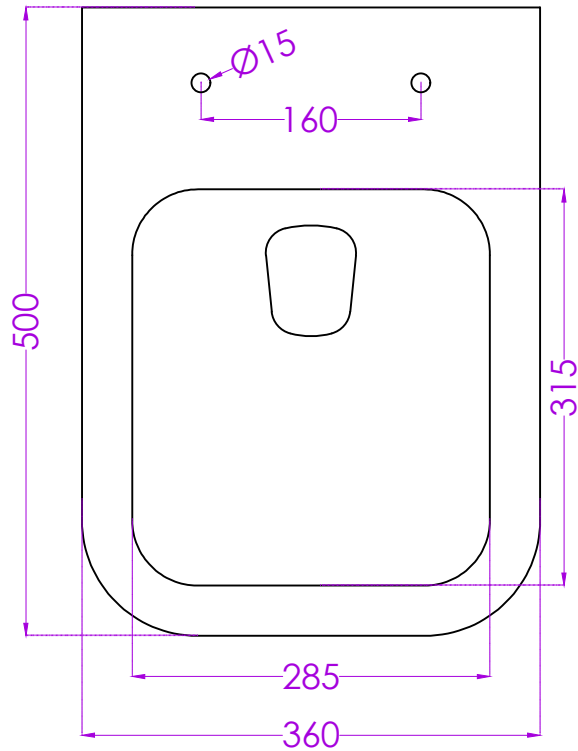

VIGO GERMFREE G3964PW WALL HUNG WATER CLOSET

JOHNSON

PLAN

SIDE

BACK