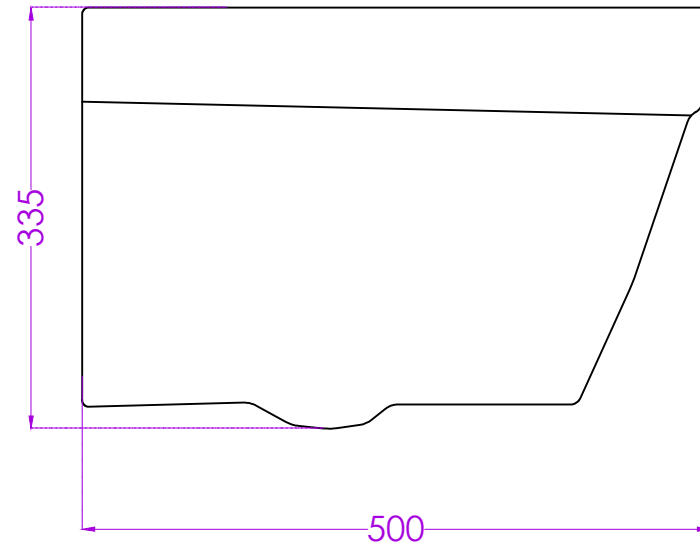

VIGO GERMFREE G3964PW WALL HUNG WATER CLOSET

JOHNSON

PLAN

SIDE

BACK