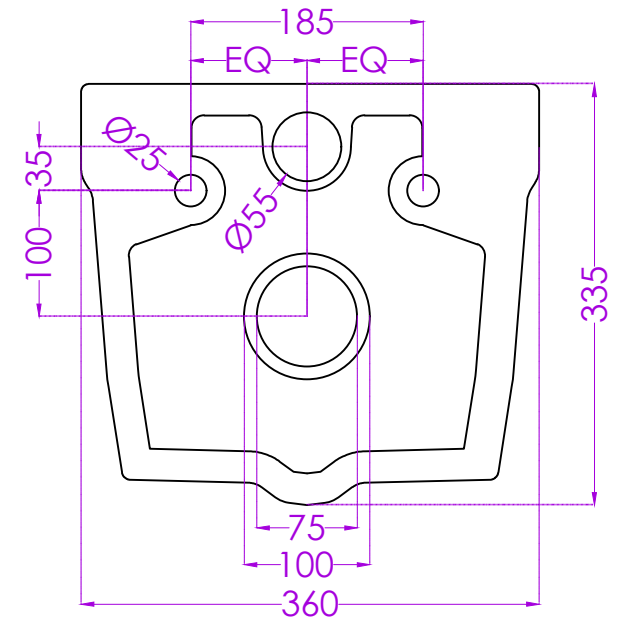

VIGO GERMFREE G3964PW WALL HUNG WATER CLOSET

JOHNSON

PLAN

SIDE

BACK